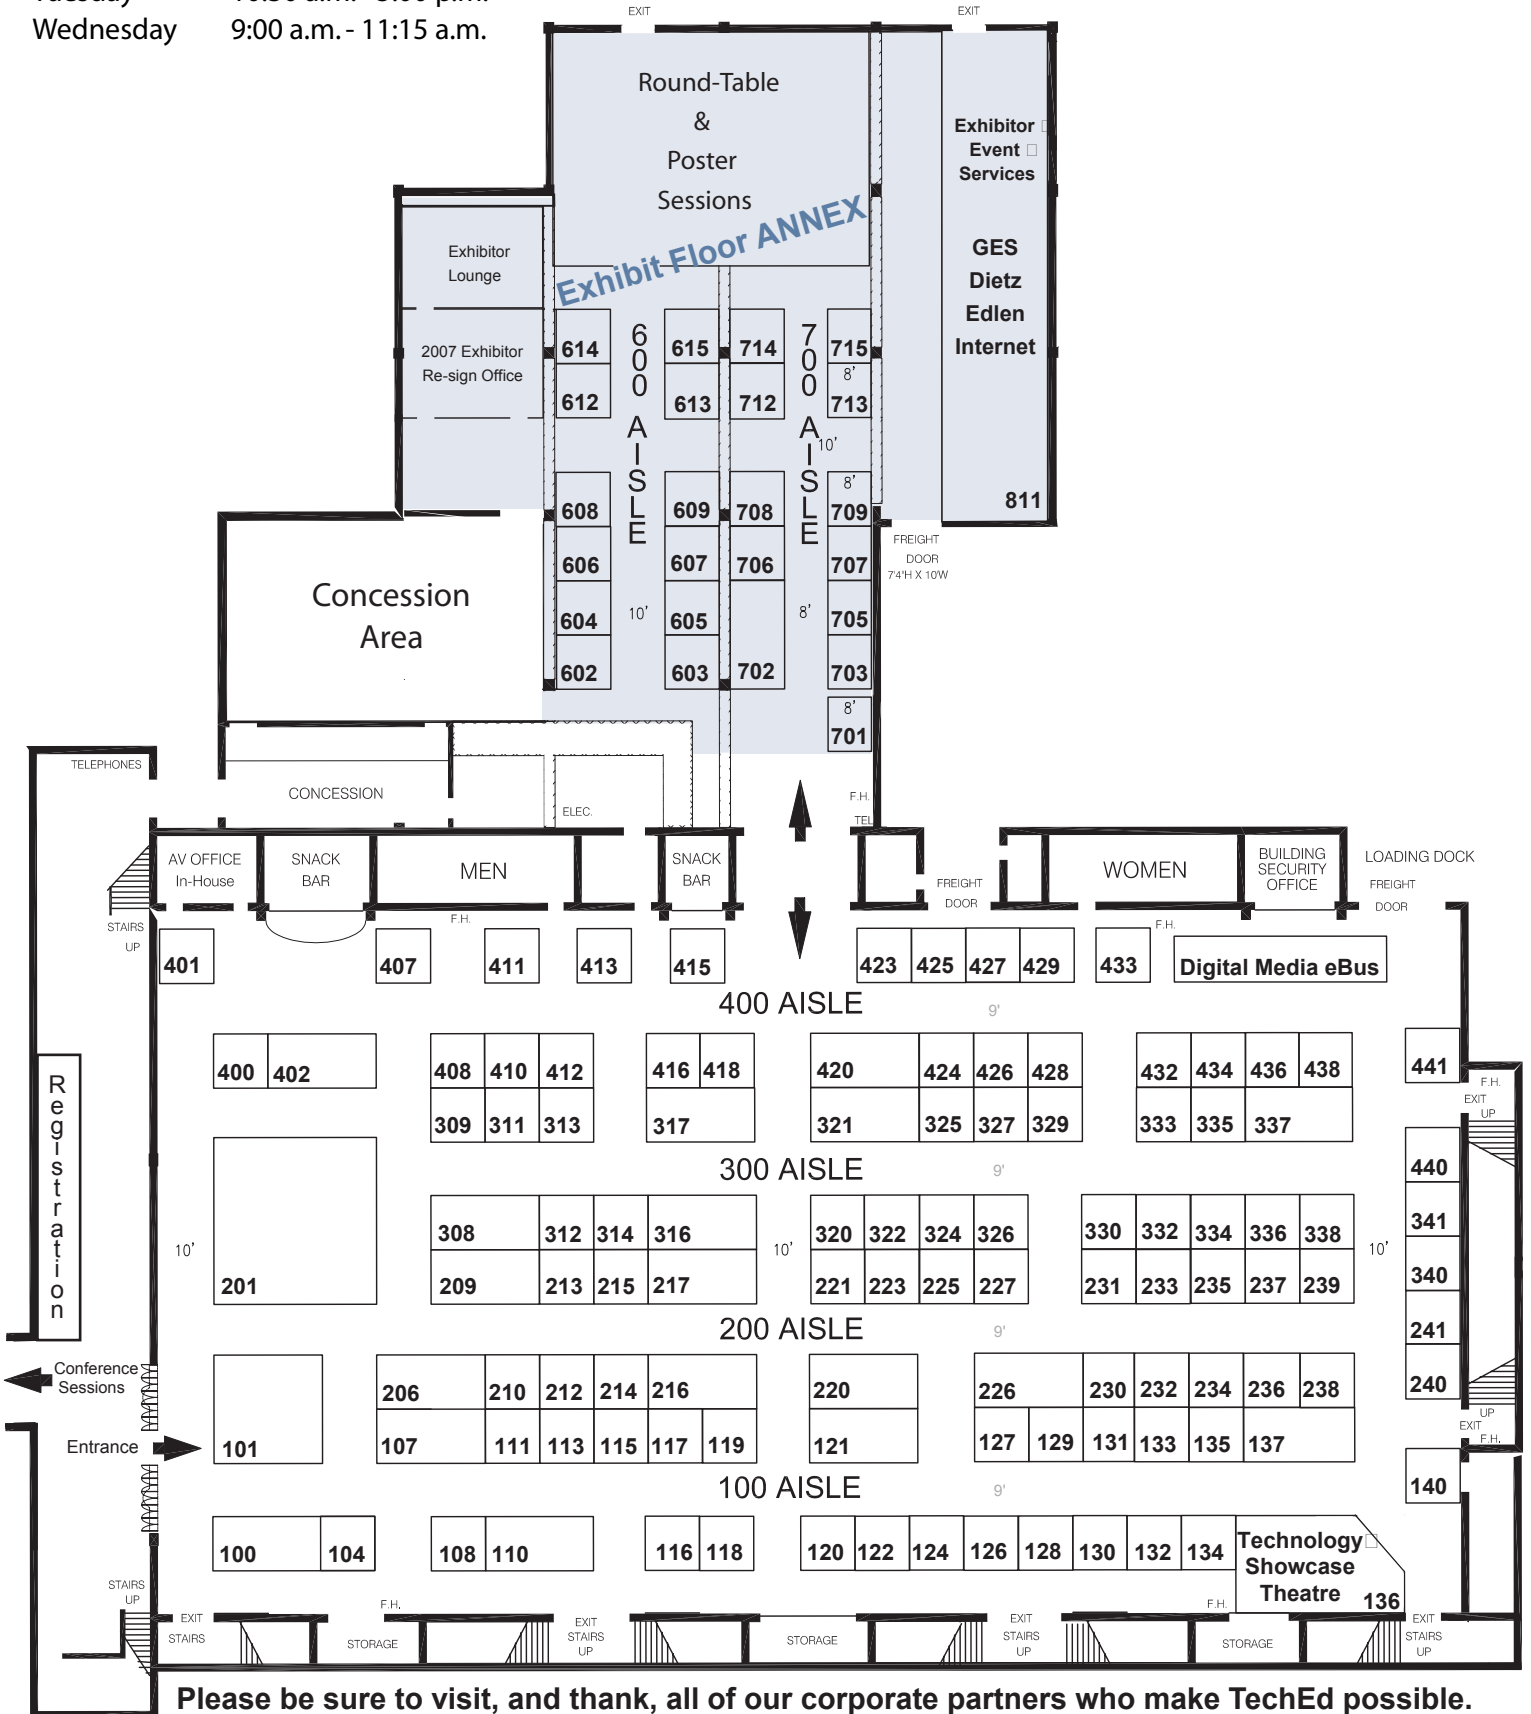

Daily Exhibit Floor Hours:

Monday 2:45 p.m. - 5:30 p.m.
 Tuesday 10:30 a.m. - 5:00 p.m.
 Wednesday 9:00 a.m. - 11:15 a.m.

Please be sure to visit, and thank, all of our corporate partners who make TechEd possible.